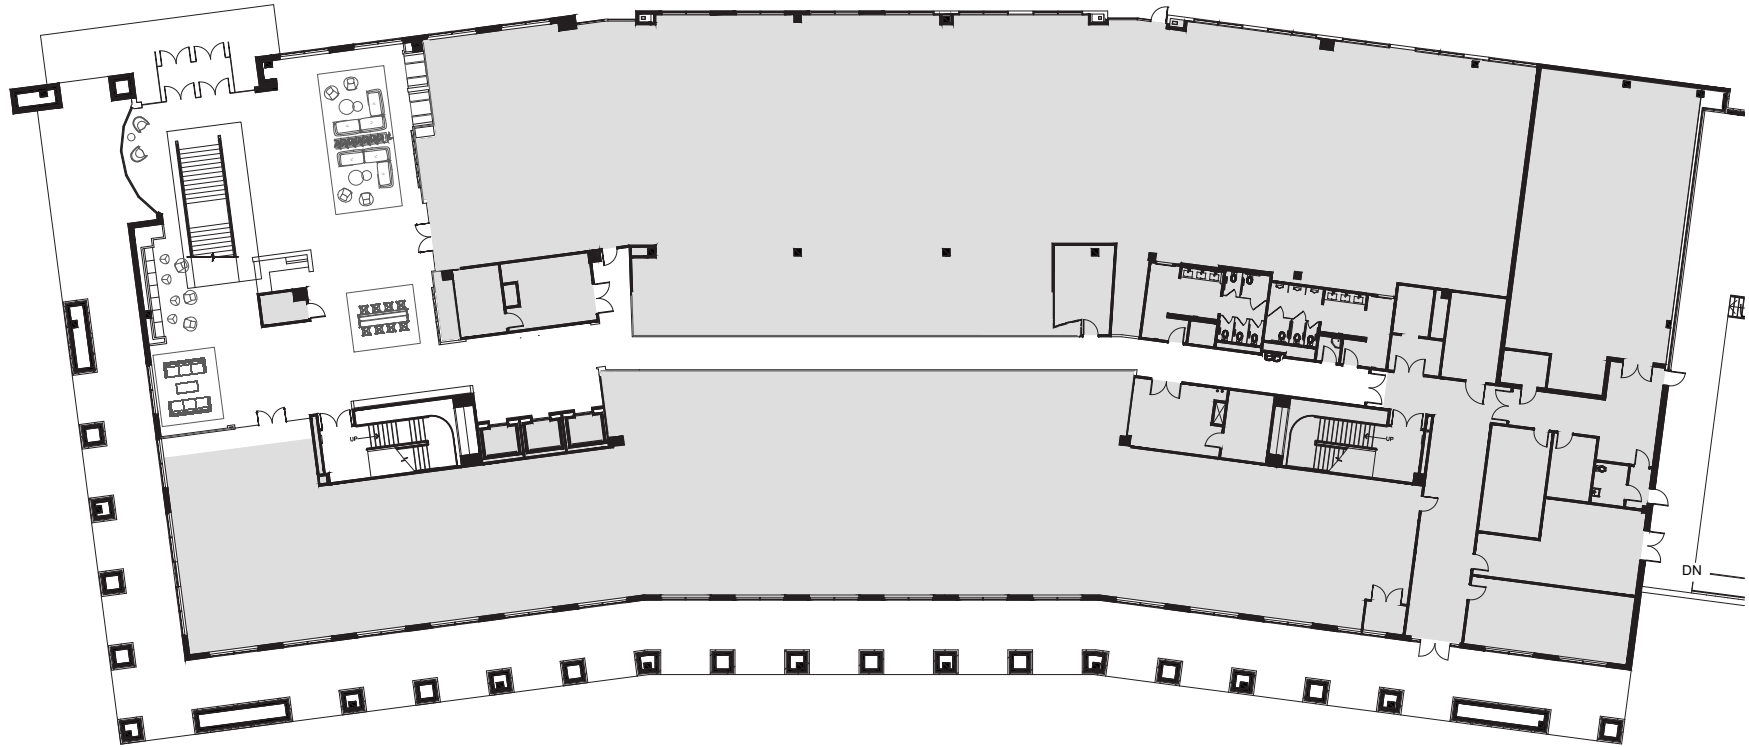

BUILDING C - 1ST FLOOR (Whitebox)

26,555 RSF

FOR MORE INFORMATION ABOUT LEASING:

Chris Taylor
972-663-9822
chris.taylor@cushwake.com

Zach Bean
972 663 9886
zach.bean@cushwake.com