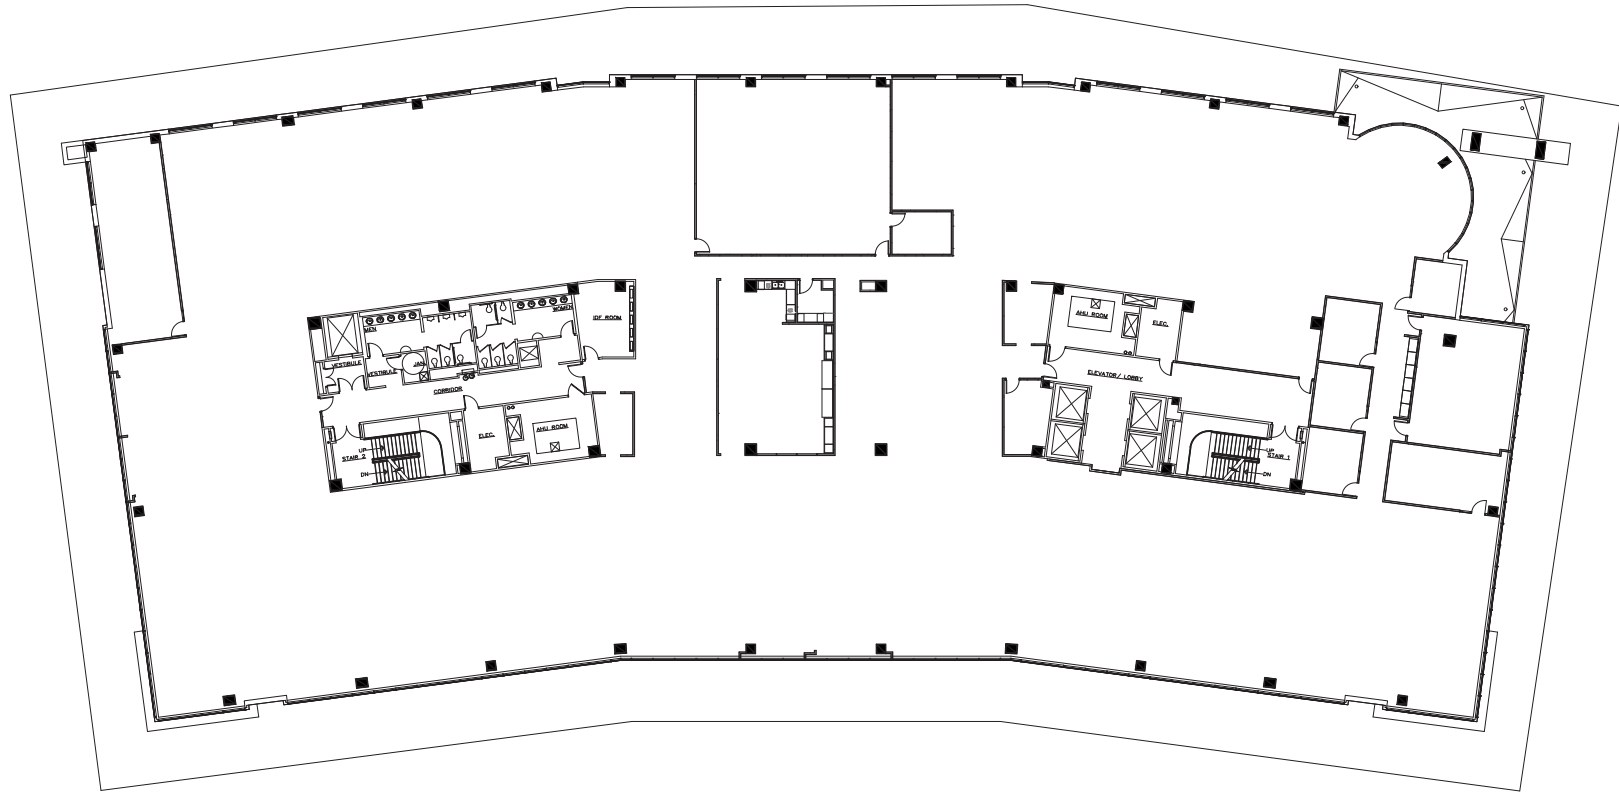

BUILDING D - 4TH FLOOR

44,526 RSF

FOR MORE INFORMATION ABOUT LEASING:

Chris Taylor

972-663-9822

chris.taylor@cushwake.com

Zach Bean

972 663 9886